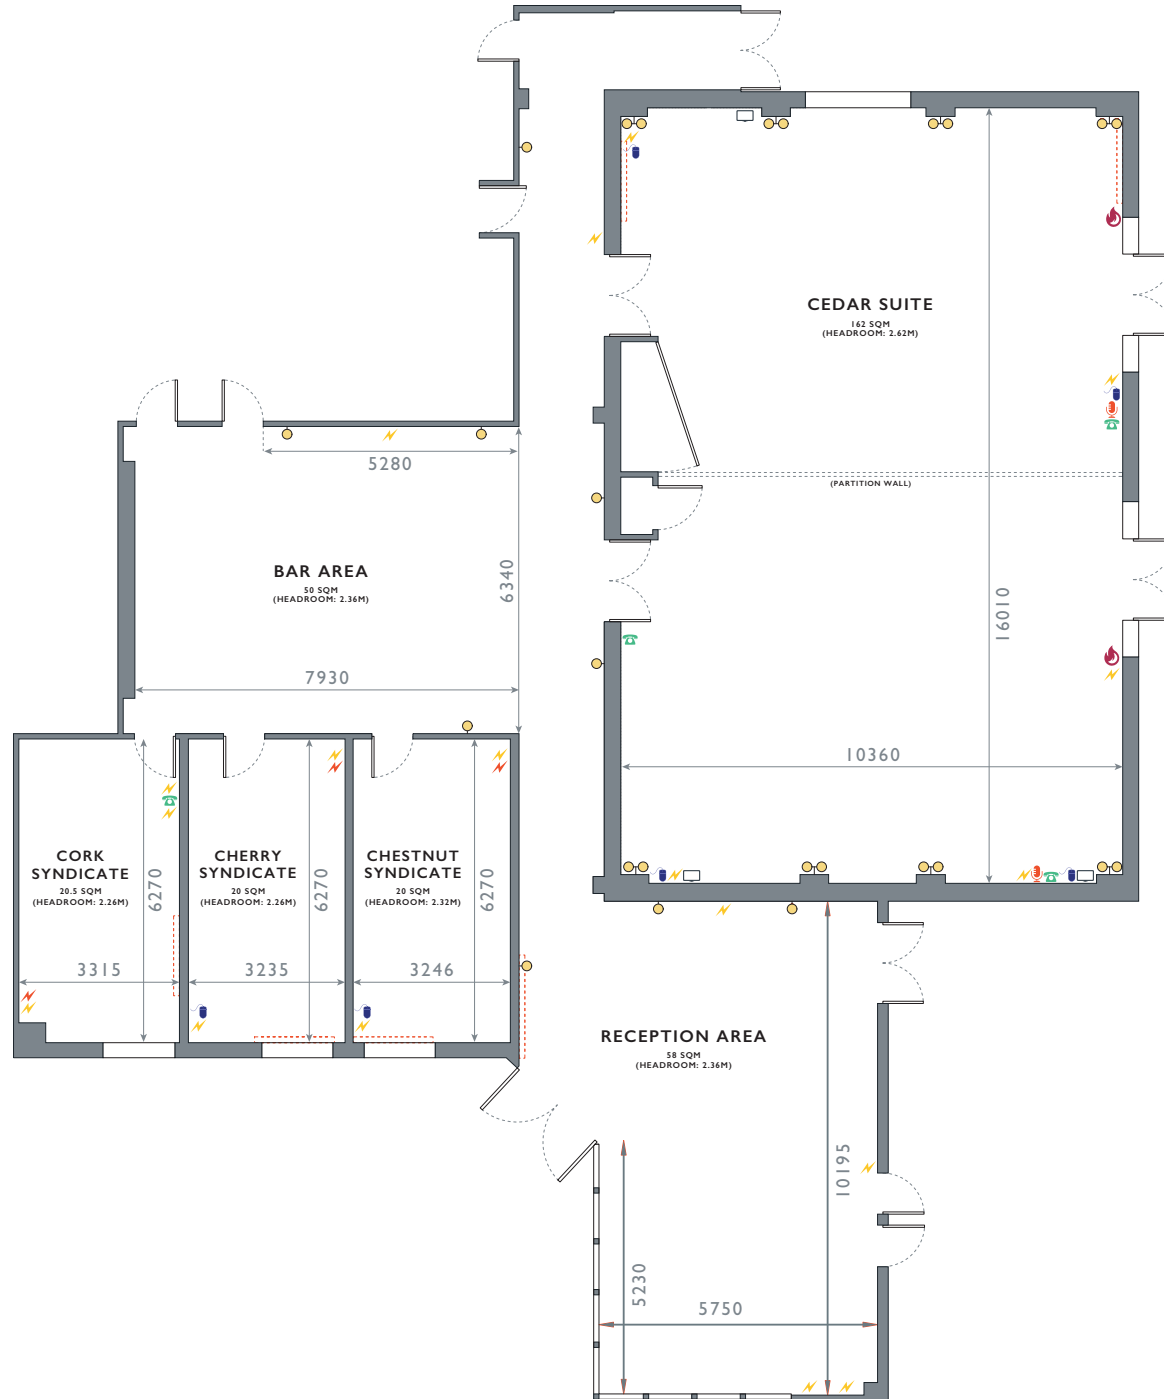

MEETING & EVENT ROOMS AT
THE GOODWOOD HOTEL

GOODWOOD HOTEL

Julia Bickham

THE GOODWOOD HOTEL
ROOM CAPACITIES

	THEATRE	BOARDROOM	U-SHAPE	CLASSROOM	CABARET	BUFFET	DINNER
CEDAR 16 X 10.4 X 2.6M	150	40	50	60	70	120	120
CEDAR 1 OR 2 8 X 10.4 X 2.6M	50	25	25	25	25	60	50
OAKS 16.7 X 7 X 2.5M	85	30	30	30	40	70	N/A
OAKS 1 OR 2 8.4 X 7 X 2.5M	30	16	15	14	15	30	N/A
THE LENNOX 5.7 X 7.6 X 3.1M	36	20	N/A	N/A	24	N/A	36
RED ROOM 4.4 X 5.1 X 3.0M	12	10	N/A	N/A	5	N/A	10
SYNDICATE ROOMS 6.3 X 3.3 X 2.2M	15	10	N/A	N/A	N/A	N/A	N/A

THE GOODWOOD HOTEL
CEDAR SUITE

KEY:

-  POWER SOCKET
-  D.V. POWER SOCKET
-  TELEPHONE POINT
-  VOICE PORT
-  LOUD SPEAKER
-  WIFI
-  NETWORK POINT
-  TV POINT
-  PATCH POINT
-  SPEAKER
-  LECTURN
-  FIRE POINT
-  FIRE FIGHTING EQUIPMENT
-  LIGHT FIXTURE
-  RADIATOR
-  SKYLIGHT
-  INCLUDED IN HIRE

ROOM MEASUREMENTS ARE SHOWN IN MM

THE GOODWOOD HOTEL
OAKS SUITE

KEY:

-  POWER SOCKET
-  D.V. POWER SOCKET
-  TELEPHONE POINT
-  VOICE PORT
-  LOUD SPEAKER
-  WIFI
-  NETWORK POINT
-  TV POINT
-  PATCH POINT
-  SPEAKER
-  LECTURN
-  FIRE POINT
-  FIRE FIGHTING EQUIPMENT
-  LIGHT FIXTURE
-  RADIATOR
-  SKYLIGHT
-  INCLUDED IN HIRE

ROOM MEASUREMENTS ARE SHOWN IN MM

THE GOODWOOD HOTEL
LENNOX SUITE

KEY:

-  POWER SOCKET
-  D.V. POWER SOCKET
-  TELEPHONE POINT
-  VOICE PORT
-  LOUD SPEAKER
-  WIFI
-  NETWORK POINT
-  TV POINT
-  PATCH POINT
-  SPEAKER
-  LECTURN
-  FIRE POINT
-  FIRE FIGHTING EQUIPMENT
-  LIGHT FIXTURE
-  RADIATOR
-  SKYLIGHT
-  INCLUDED IN HIRE