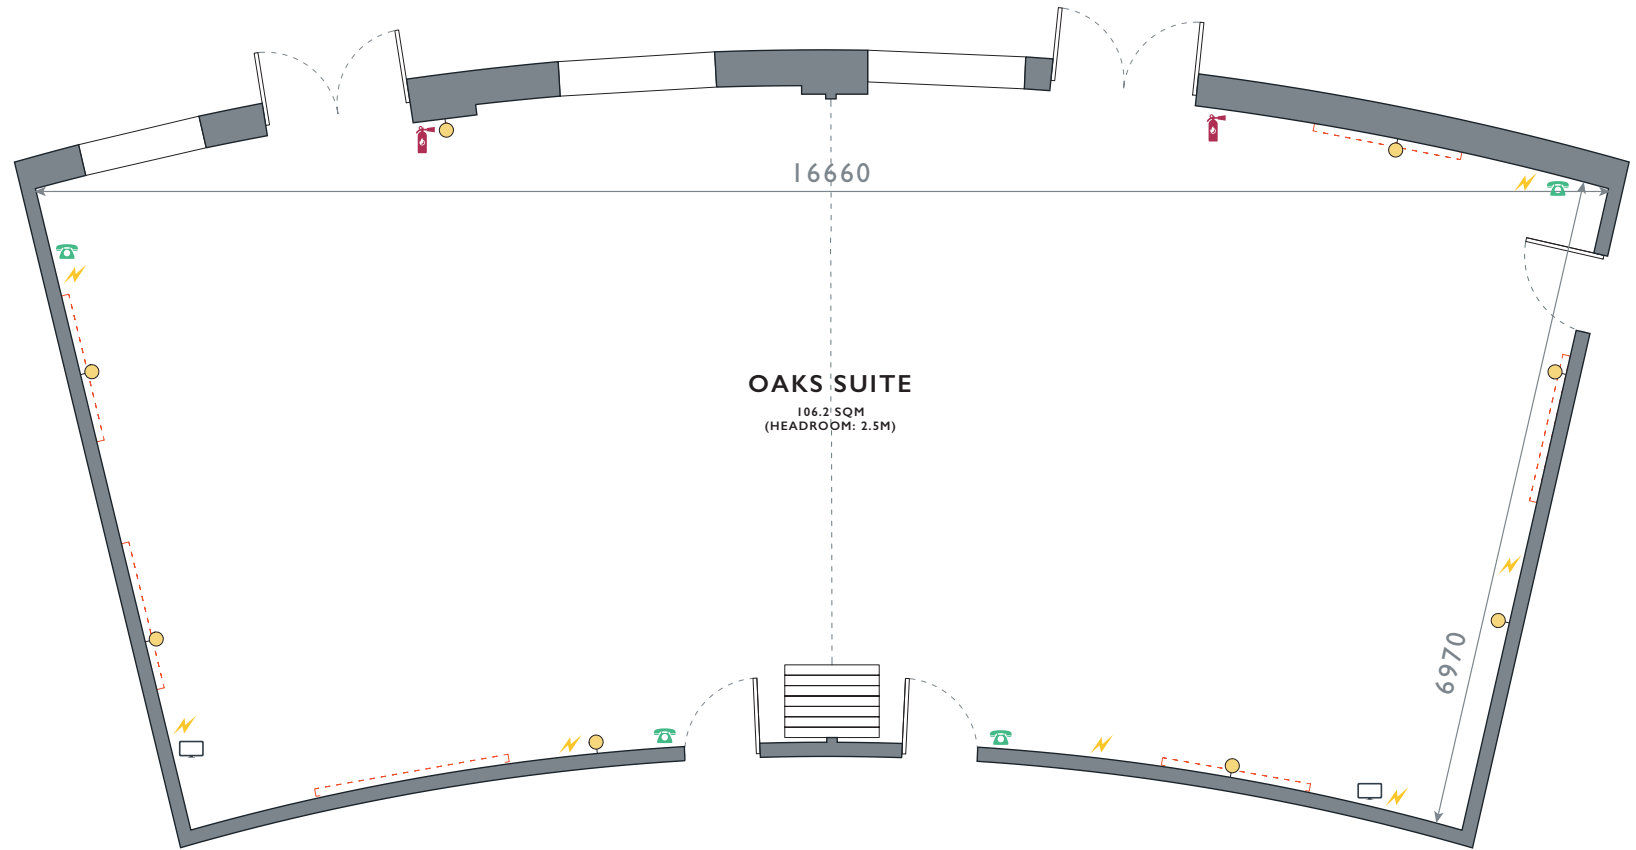

MEETING & EVENT ROOMS AT
THE GOODWOOD HOTEL

GOODWOOD HOTEL

Julia Bickham

THE GOODWOOD HOTEL
ROOM CAPACITIES

	THEATRE	BOARDROOM	U-SHAPE	CLASSROOM	CABARET	BUFFET	DINNER
CEDAR 16 X 10.4 X 2.6M	150	40	50	60	70	120	120
CEDAR 1 OR 2 8 X 10.4 X 2.6M	50	25	25	25	25	60	50
OAKS 16.7 X 7 X 2.5M	85	30	30	30	40	70	N/A
OAKS 1 OR 2 8.4 X 7 X 2.5M	30	16	15	14	15	30	N/A
THE LENNOX 5.7 X 7.6 X 3.1M	36	20	N/A	N/A	24	N/A	36
RED ROOM 4.4 X 5.1 X 3.0M	12	10	N/A	N/A	5	N/A	10
SYNDICATE ROOMS 6.3 X 3.3 X 2.2M	15	10	N/A	N/A	N/A	N/A	N/A

ROOM MEASUREMENTS ARE SHOWN IN MM

THE GOODWOOD HOTEL
OAKS SUITE

KEY:

-  POWER SOCKET
-  D.V. POWER SOCKET
-  TELEPHONE POINT
-  VOICE PORT
-  LOUD SPEAKER
-  WIFI
-  NETWORK POINT
-  TV POINT
-  PATCH POINT
-  SPEAKER
-  LECTURN
-  FIRE POINT
-  FIRE FIGHTING EQUIPMENT
-  LIGHT FIXTURE
-  RADIATOR
-  SKYLIGHT
-  INCLUDED IN HIRE

ROOM MEASUREMENTS ARE SHOWN IN MM

THE GOODWOOD HOTEL
LENNOX SUITE

KEY:

-  POWER SOCKET
-  D.V. POWER SOCKET
-  TELEPHONE POINT
-  VOICE PORT
-  LOUD SPEAKER
-  WIFI
-  NETWORK POINT
-  TV POINT
-  PATCH POINT
-  SPEAKER
-  LECTURN
-  FIRE POINT
-  FIRE FIGHTING EQUIPMENT
-  LIGHT FIXTURE
-  RADIATOR
-  SKYLIGHT
-  INCLUDED IN HIRE

ROOM MEASUREMENTS ARE SHOWN IN MM