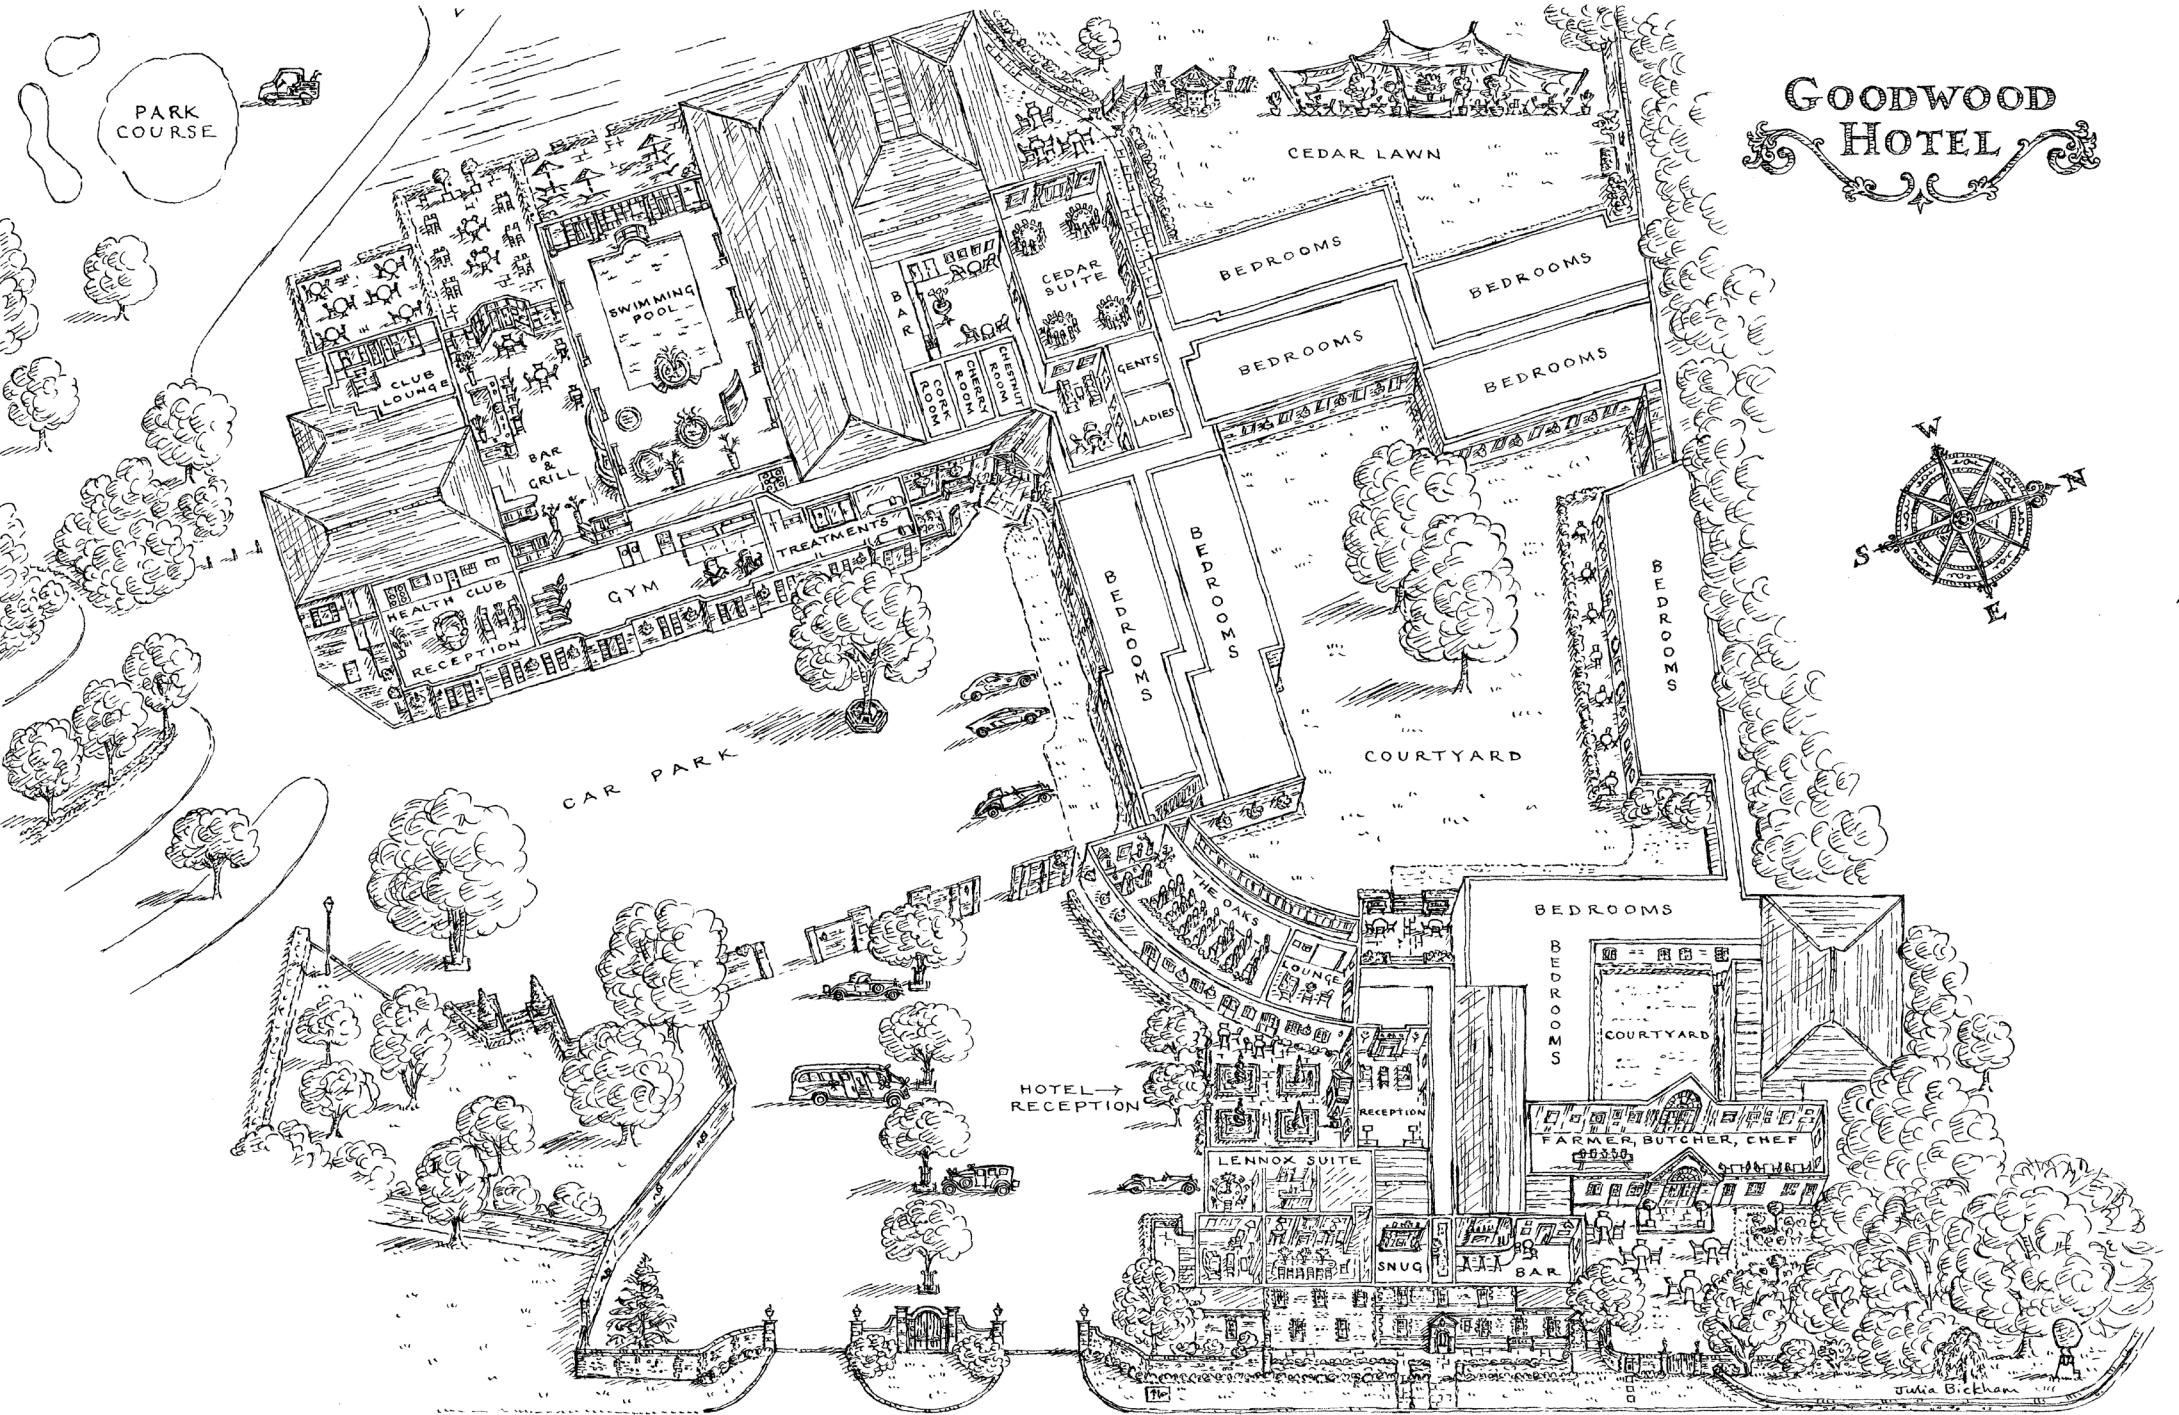

GOODWOOD HOTEL

Julia Bickham

THE GOODWOOD HOTEL
ROOM CAPACITIES

	THEATRE	BOARDROOM	U-SHAPE	CLASSROOM	CABARET	BUFFET	DINNER
CEDAR 16 X 10.4 X 2.6M	150	40	50	60	70	120	120
CEDAR 1 OR 2 8 X 10.4 X 2.6M	50	25	25	25	25	60	50
OAKS 16.7 X 7 X 2.5M	85	30	30	30	40	70	N/A
OAKS 1 OR 2 8.4 X 7 X 2.5M	30	16	15	14	15	30	N/A
THE LENNOX 5.7 X 7.6 X 3.1M	36	20	N/A	N/A	24	N/A	36
RED ROOM 4.4 X 5.1 X 3.0M	12	10	N/A	N/A	5	N/A	10
SYNDICATE ROOMS 6.3 X 3.3 X 2.2M	15	10	N/A	N/A	N/A	N/A	N/A